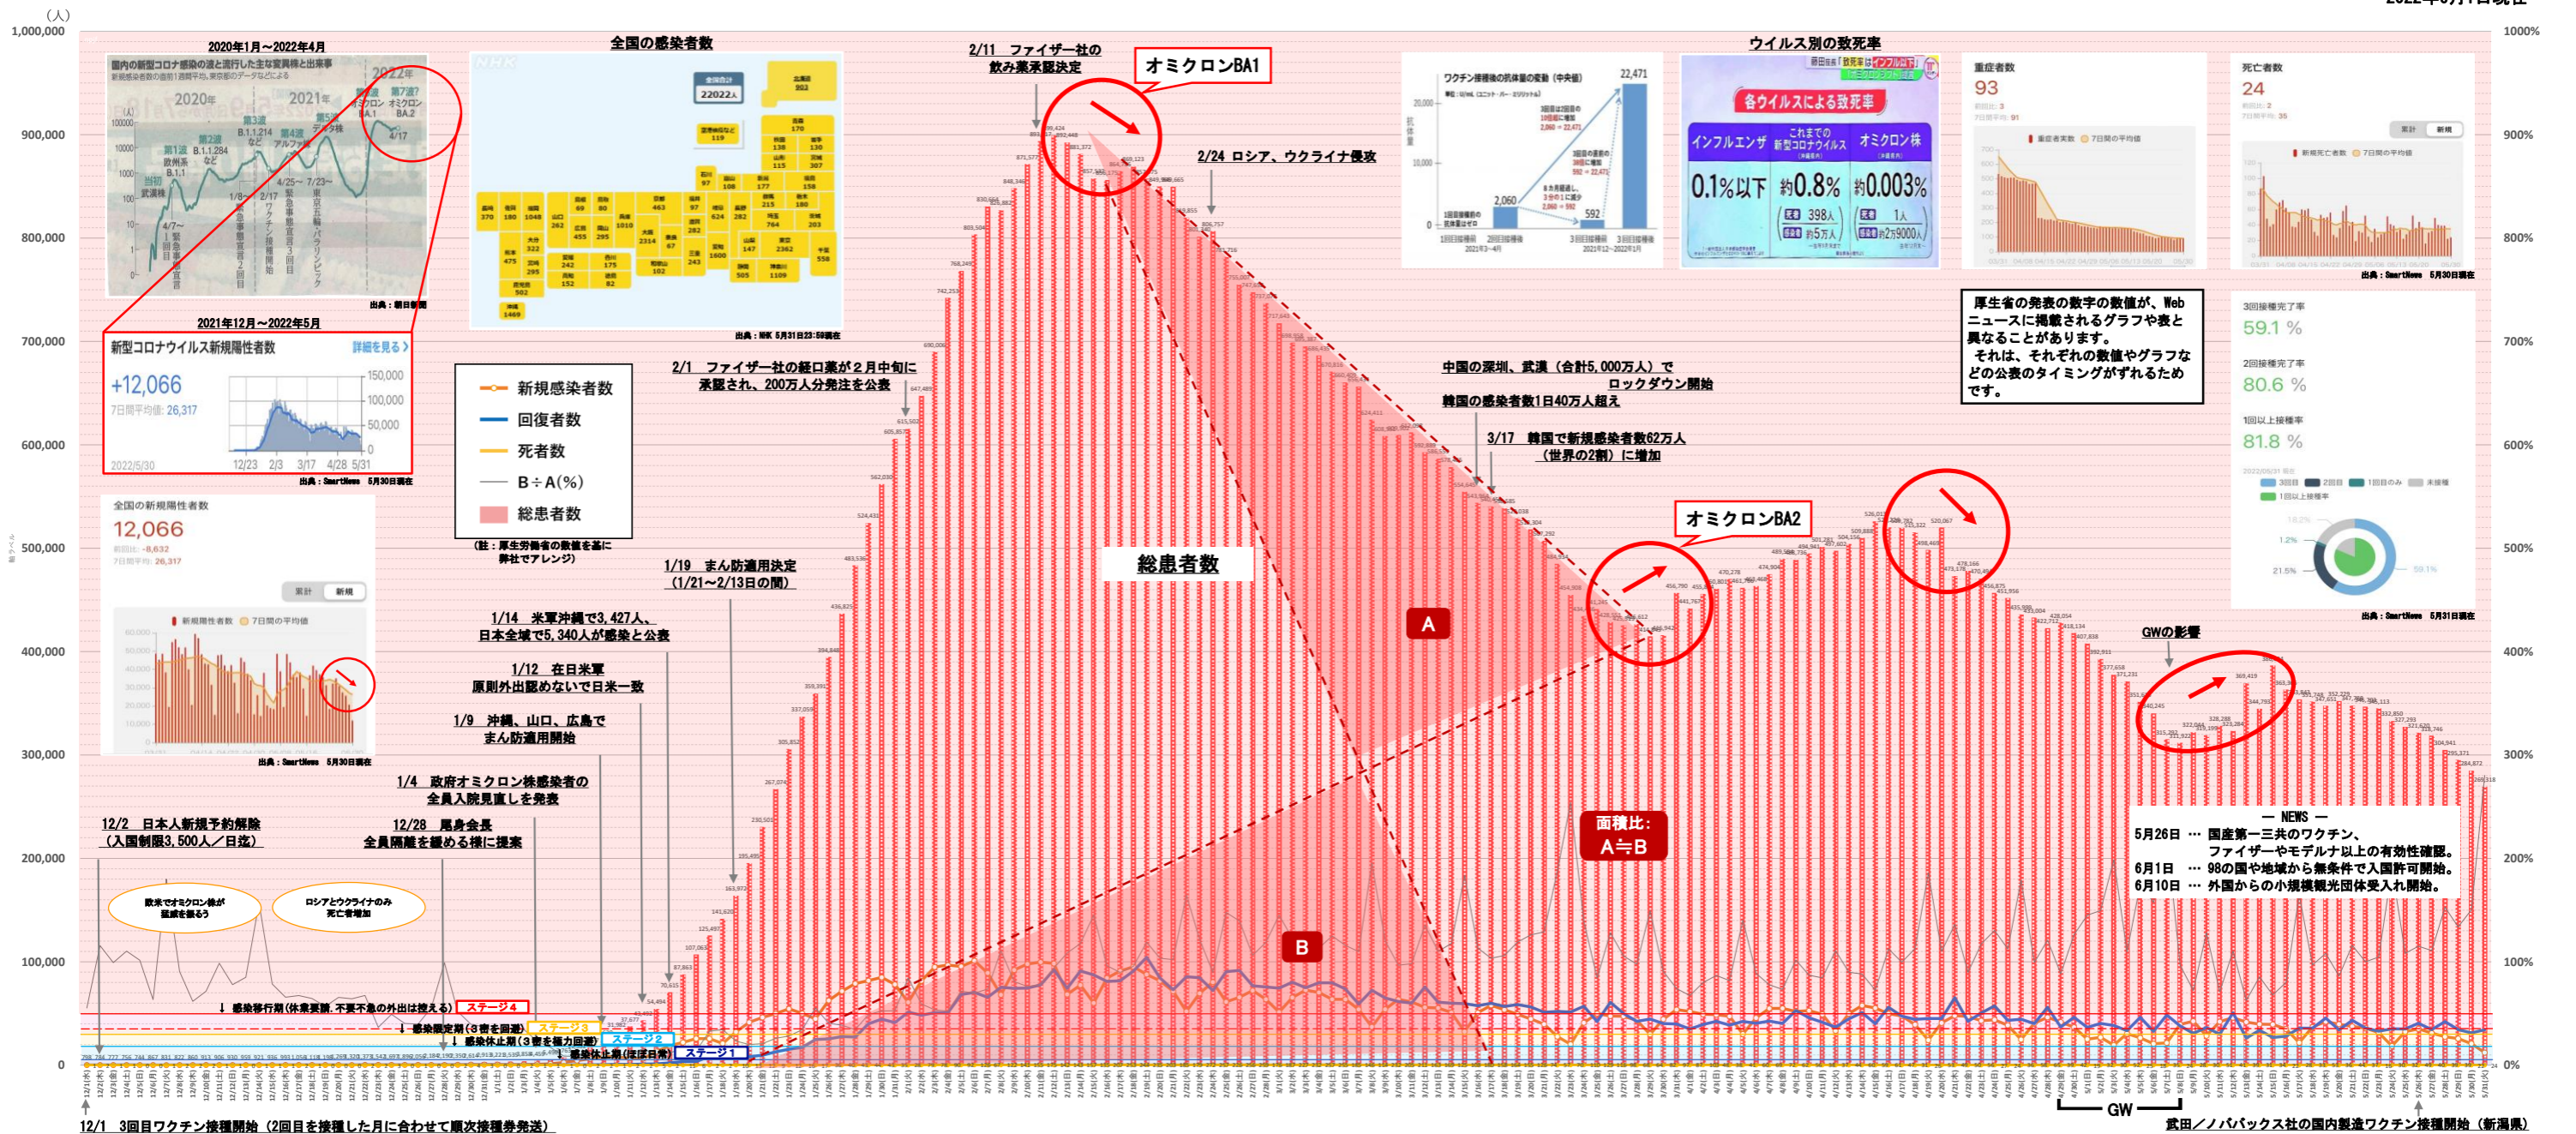

日本全国の新型コロナウイルスの感染者数と回復者数の推移 (2021年12月~)

Summary table with columns for dates (12/1 to 5/31) and rows for A (新規感染者数), B (回復者数), C (死者数), B/A(%), and D (総患者数). It provides daily and weekly averages for these metrics.

Summary table with columns for dates (4/1 to 5/31) and rows for A (新規感染者数), B (回復者数), C (死者数), B/A(%), and D (総患者数). It provides daily and weekly averages for these metrics.